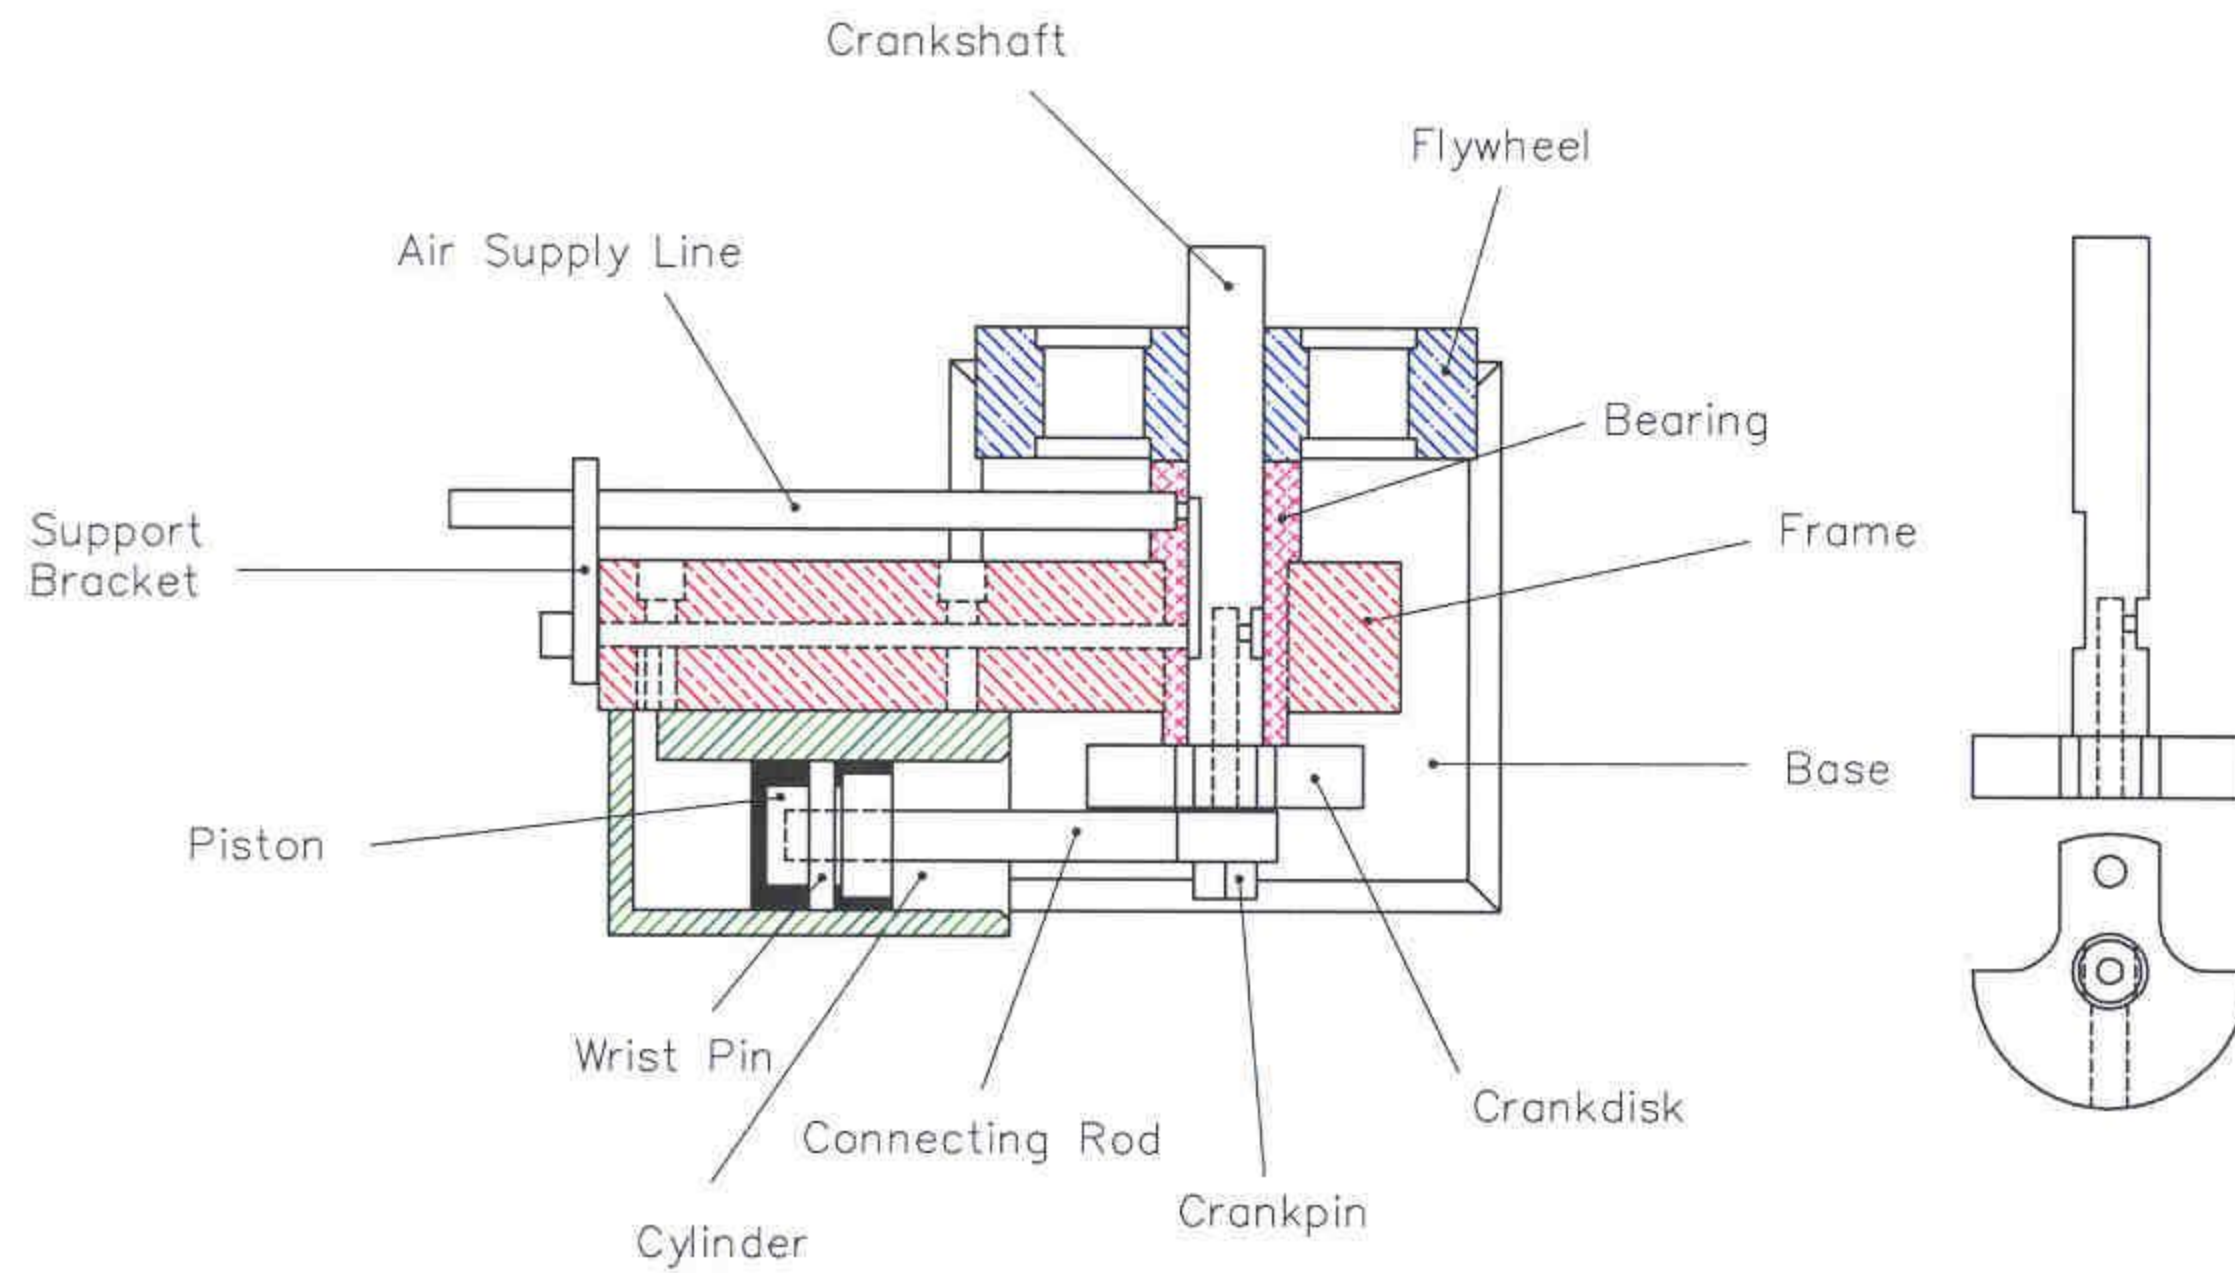

Flywheel Side View

Crankdisk Side View

Top View

Workbench Miniatures

Description		Simplex	
Scale:	Full Size	Dwg. No.	S-001
Sheet:	1 of 5	Date	11-17-06
		Drawn By:	WHL