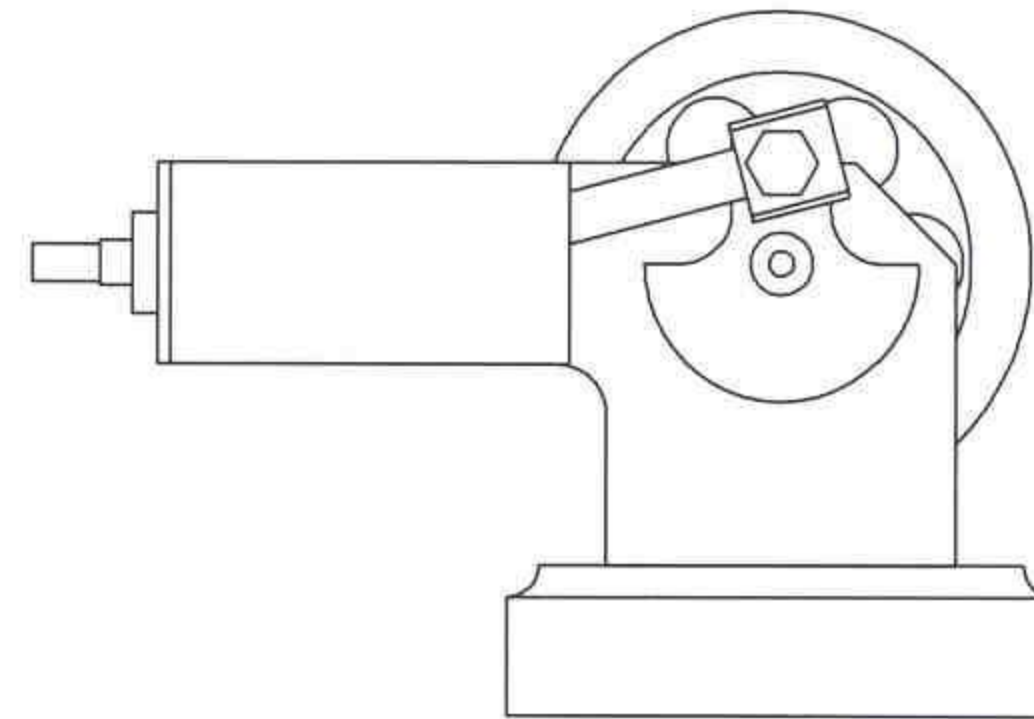

Flywheel Side View

Crankdisk Side View

Top View

Workbench Miniatures

Description		Simplex	
Scale:	Full Size	Dwg. No.	S-001
Sheet:	1 of 5	Date	11-17-06
		Drawn By:	WHL